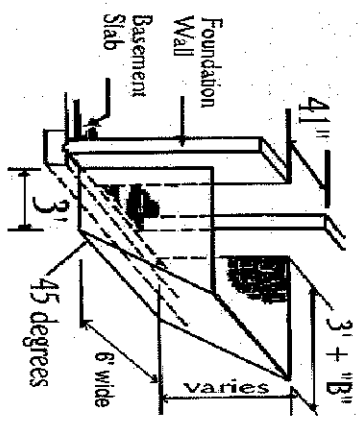

Height from footer to grade? _____

Hampton Concrete Products, Inc.
 1435 Pittsburgh Road
 Route 8
 Valencia, PA 16059
 724.443.7205
 www.hamptonconcrete.com

Basement Entrance
Prices April 1, 2018
Prices subject to change
without notice
PA 6939

1 FOOTER TO GRADE	A HT	B LGTH	C DOOR HT	UNIT WIDTH	CONCRETE UNIT PRICE	CONCRETE & CLEAR DOOR PRICE	CONCRETE & STEEL DOOR PRICE
35"-41"	43"	45"	51"	51 1/2"	1,256.00	2,370.00	1,960.00
52"-58"	60"	60"	28-30"	51 1/2"	1,318.00	2,370.00	1,960.00
59"-66"	68"	67 1/2"	28"	55 1/2"	1,471.00	2,570.00	2,154.00
67"-74"	76"	76"	19"	55 1/2"	1,471.00	2,570.00	2,154.00
75"-82"	84"	88 1/2"	19"	55 1/2"	1,518.00	2,910.00	2,390.00
83"-91"	93"	95 1/2"	19"	55 1/2"	1,733.00	3,160.00	2,640.00
92"-99"	101"	104"	19"-22 1/2"	55 1/2"	1,886.00	3,400.00	2,885.00
100"-108"	111"	114 1/2"	22"	55 1/2"	2,050.00	3,890.00	3,274.00

- How to Order:**
- Determine the height from footer to grade.
 - Refer to the Basement Entrance chart and select the size to assure the top of the unit will be 2" - 6" above finished grade.
- Job Requirements:**
- Width of opening in foundation wall maximum 41" for all types.
 - When foundation is backfilled Leave minimum work area for Basement Entrance installation as shown.
 - After Basement Entrance installation fill with gravel.