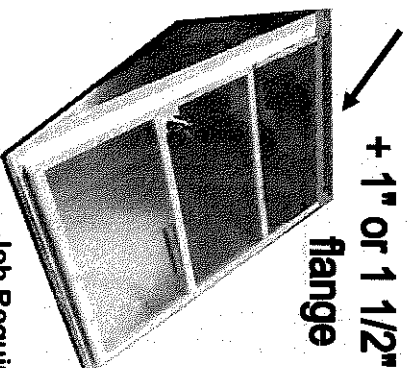

Height from footer to grade? _____

Hampton Concrete Products, Inc.
 1435 Pittsburgh Road
 Route 8
 Valencia, PA 16059
 724.443.7205
 www.hamptonconcrete.com

Basement Entrance
Prices April 1, 2018
Prices subject to change
without notice
PA 6939

1 FOOTER TO GRADE	A HT	B LGTH	C DOOR HT	UNIT WIDTH	CONCRETE UNIT PRICE	CONCRETE & CLEAR DOOR PRICE	CONCRETE & STEEL DOOR PRICE
35"-41"	43"	45"	51"	51 1/2"	1,256.00	2,370.00	1,960.00
52"-58"	60"	60"	28-30"	51 1/2"	1,318.00	2,370.00	1,960.00
59"-66"	68"	67 1/2"	28"	55 1/2"	1,471.00	2,570.00	2,154.00
67"-74"	76"	76"	19"	55 1/2"	1,471.00	2,570.00	2,154.00
75"-82"	84"	88 1/2"	19"	55 1/2"	1,518.00	2,910.00	2,390.00
83"-91"	93"	95 1/2"	19"	55 1/2"	1,733.00	3,160.00	2,640.00
92"-99"	101"	104"	19"-22 1/2"	55 1/2"	1,886.00	3,400.00	2,885.00
100"-108"	111"	114 1/2"	22"	55 1/2"	2,050.00	3,890.00	3,274.00