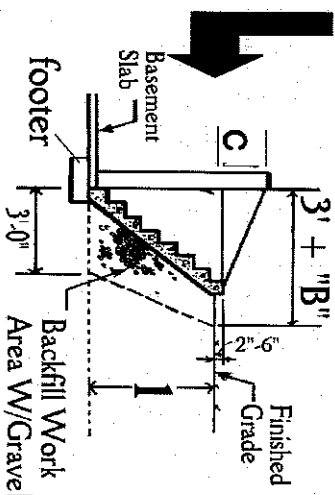

Height from footer to grade? _____

Hampton Concrete Products, Inc.
 1435 Pittsburgh Road
 Route 8
 Valencia, PA 16059
 724.443.7205
 www.hamptonconcrete.com

Basement Entrance
Prices April 1, 2018
Prices subject to change
without notice
PA 6939

1 FOOTER TO GRADE	A HT	B LGTH	C DOOR HT	UNIT WIDTH	CONCRETE UNIT PRICE	CONCRETE & CLEAR DOOR PRICE	CONCRETE & STEEL DOOR PRICE
35"-41"	43"	45"	51"	51 1/2"	1,256.00	2,370.00	1,960.00
52"-58"	60"	60"	28-30"	51 1/2"	1,318.00	2,370.00	1,960.00
59"-66"	68"	67 1/2"	28"	55 1/2"	1,471.00	2,570.00	2,154.00
67"-74"	76"	76"	19"	55 1/2"	1,471.00	2,570.00	2,154.00
75"-82"	84"	88 1/2"	19"	55 1/2"	1,518.00	2,910.00	2,390.00
83"-91"	93"	95 1/2"	19"	55 1/2"	1,733.00	3,160.00	2,640.00
92"-99"	101"	104"	19"-22 1/2"	55 1/2"	1,886.00	3,400.00	2,885.00
100"-108"	111"	114 1/2"	22"	55 1/2"	2,050.00	3,890.00	3,274.00

- How to Order:**
- Determine the height from footer to grade.
 - Refer to the Basement Entrance chart and select the size to assure the top of the unit will be 2" - 6" above finished grade.
- Job Requirements:**
- Width of opening in foundation wall maximum 41" for all types.
 - When foundation is backfilled Leave minimum work area for Basement Entrance installation as shown.
 - After Basement Entrance installation fill with gravel.